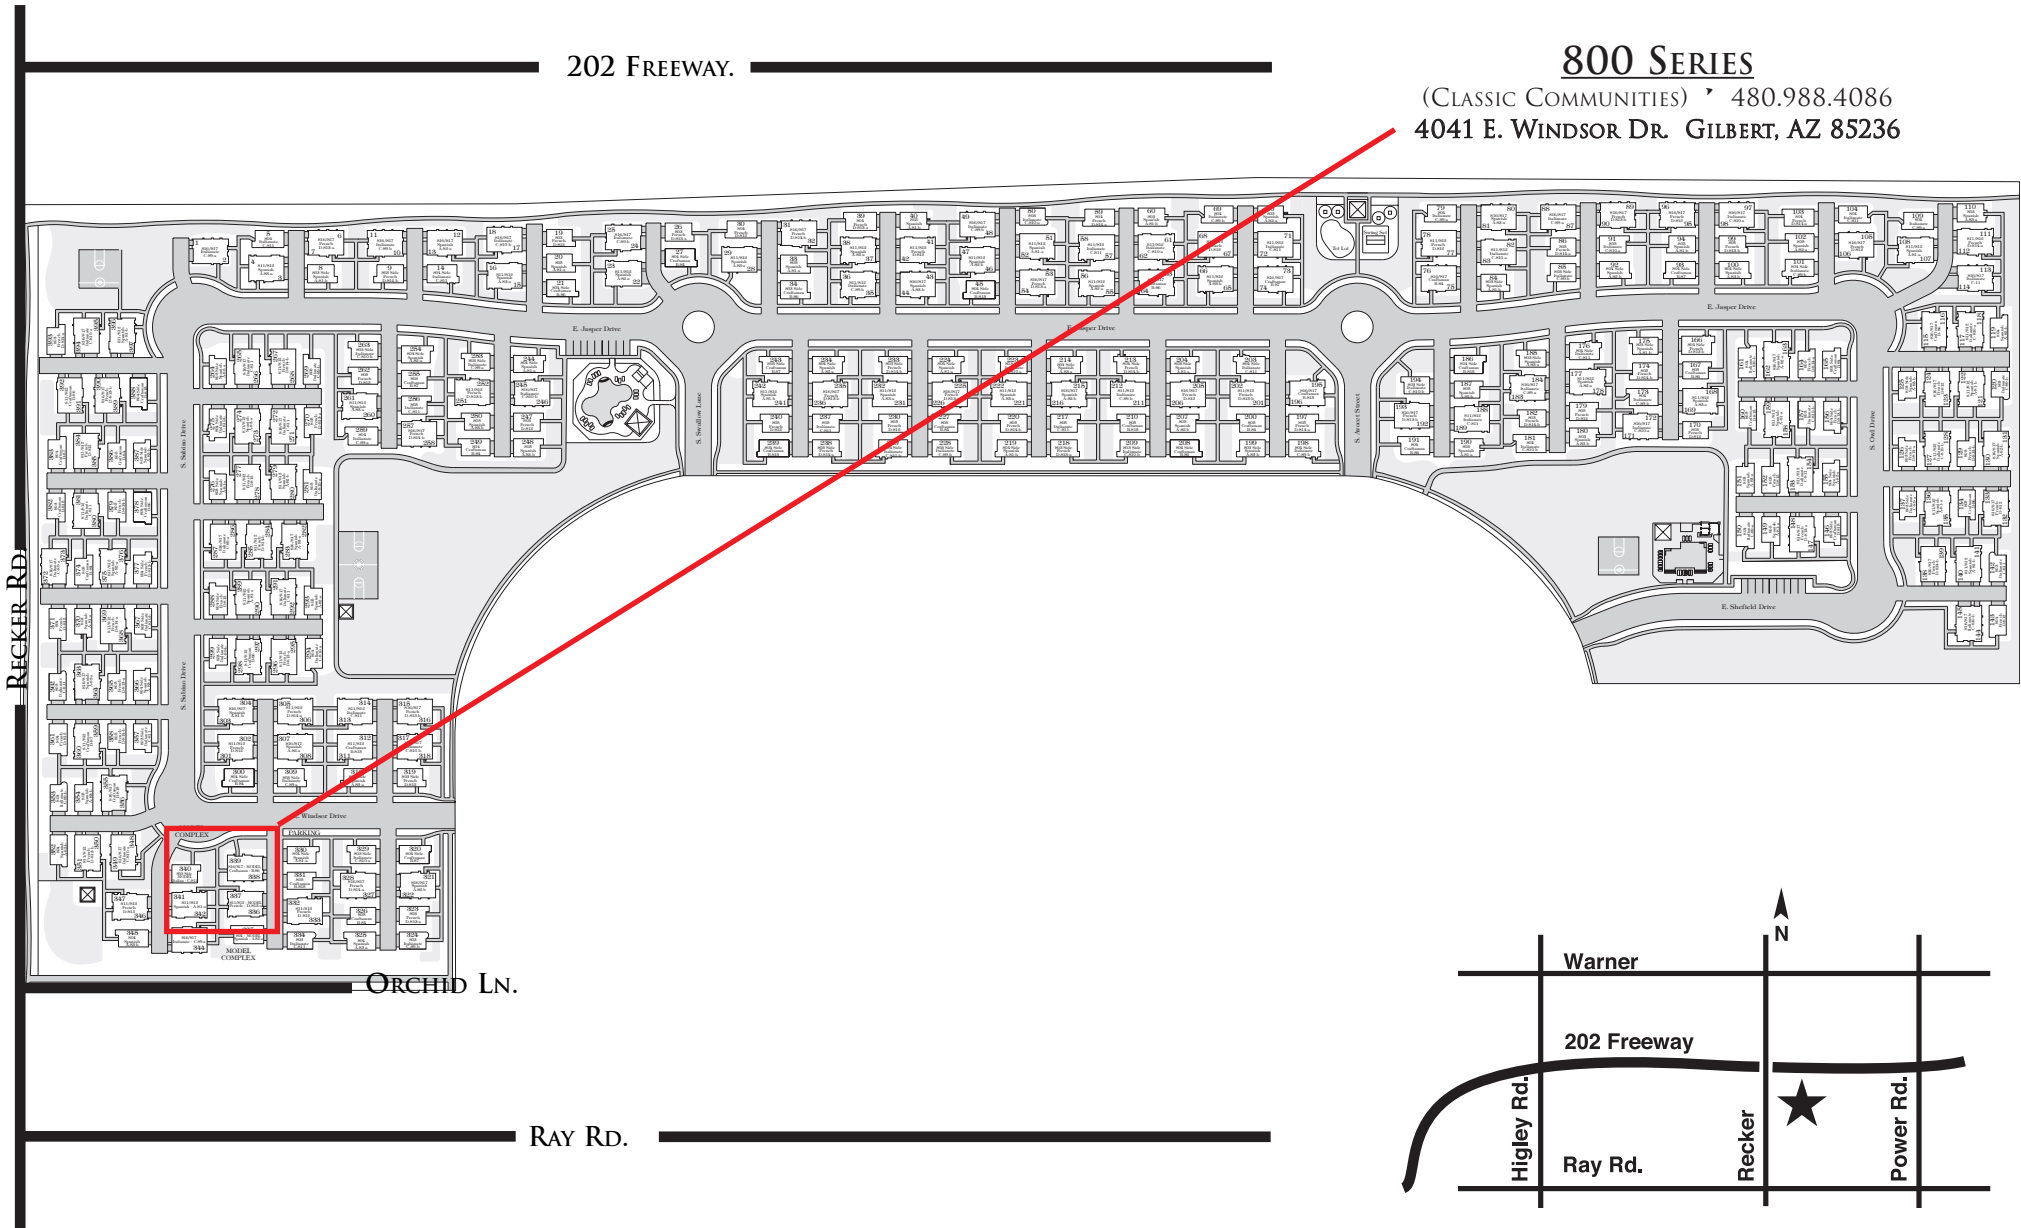

CLASSIC COMMUNITIES AT THE GARDENS MAP & DIRECTIONS

TAKE 202 EAST TO HIGLEY EXIT / GO SOUTH TO RAY / TURN EAST ON RAY TO RECKER / GO NORTH ON RECKER TO ORCHID / TURN EAST / TAKE YOUR FIRST LEFT TO MODEL HOMES.

EACH SERIES AVAILABLE AT THE GARDENS

800 SERIES

(CLASSIC COMMUNITIES) 480.988.4086
4041 E. WINDSOR DR. GILBERT, AZ 85236

202 FREEWAY.

ORCHID LN.

RAY RD.