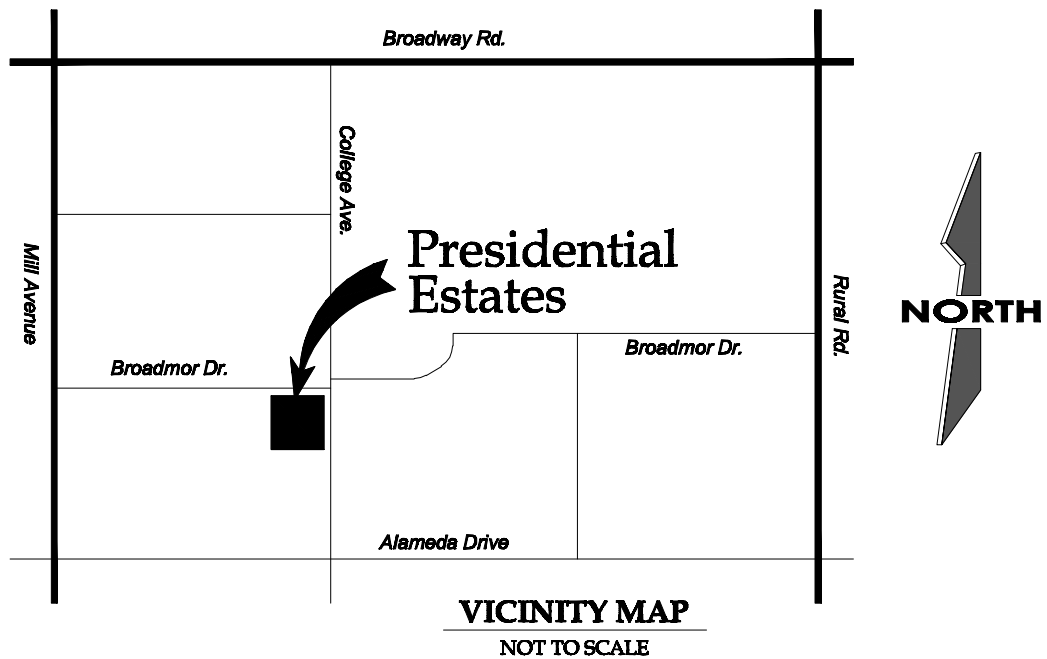

Community Map & Driving Directions

PRESIDENTIAL ESTATES
Tempe, Arizona

FROM I-10

- I-10 to exit 153 Broadway Road
- East on Broadway Road
- South on College Avenue
- Turn right onto Concorda Drive

FROM US 60

- US 60 to exit 173 Mill Avenue
- North on Mill Avenue
- East on Alameda Drive
- North on College Avenue
- Turn left onto Concorda Drive

Model home is on corner of College Ave / Broadmor Drive

MODEL HOME ADDRESS