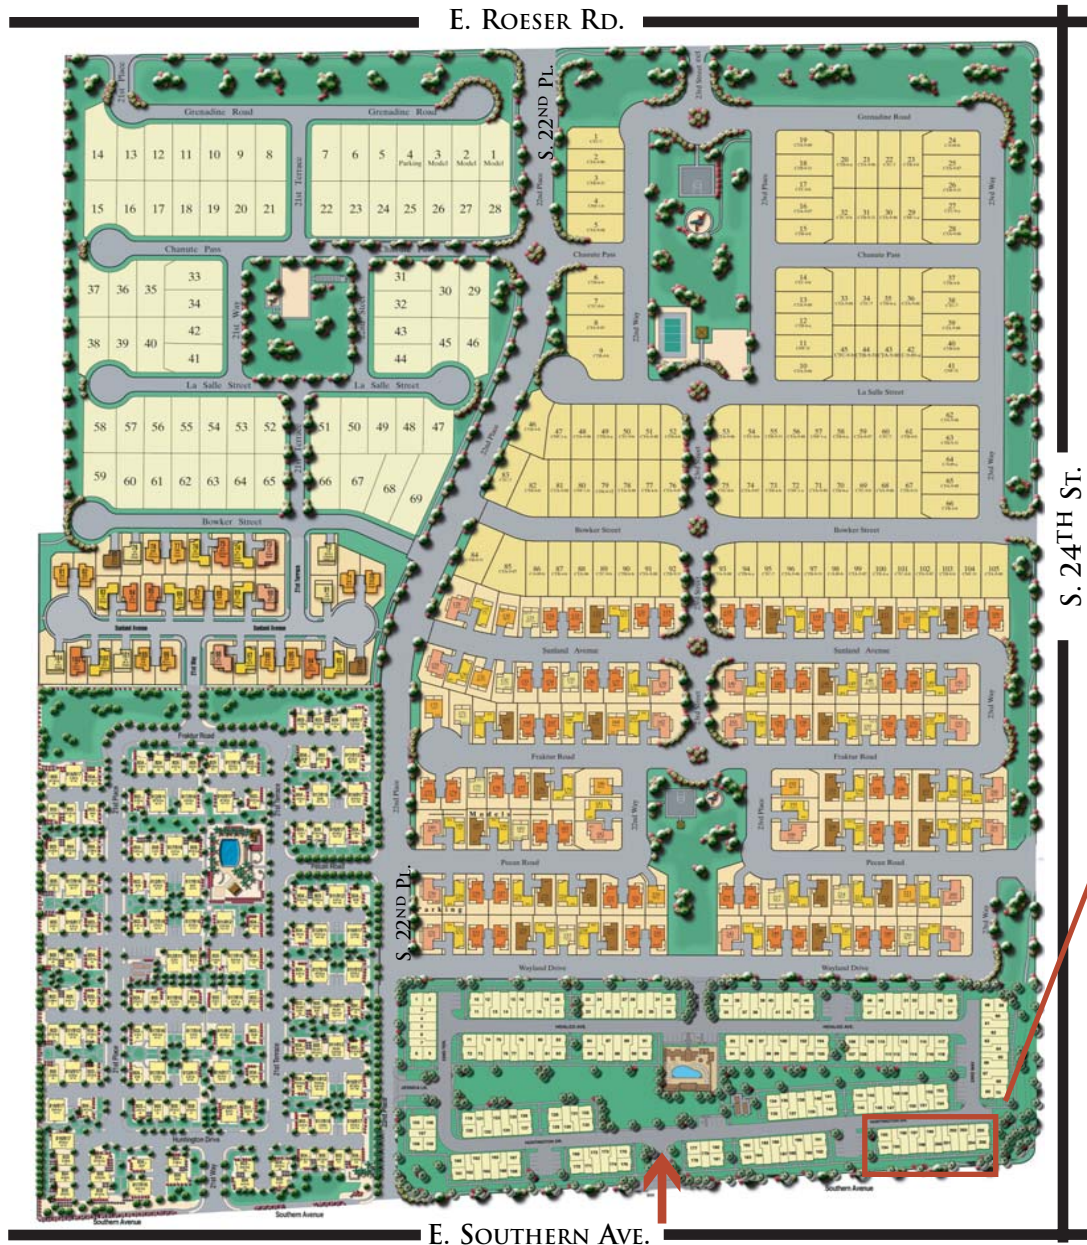

# TREND HOMES AT COPPER LEAF MAP & DIRECTIONS

FROM I-10 EXIT 24<sup>TH</sup> STREET / SOUTH TO SOUTHERN.  
COPPER LEAF IS ON THE NORTHWEST CORNER 24<sup>TH</sup> STREET AND SOUTHERN.

**COPPER LEAF**  
(CLASSIC COMMUNITIES) • 480.786.2227  
**2349 E. HUNTINGTON DRIVE PHOENIX, AZ 85040**  
FROM SOUTHERN AVE., TURN NORTH ON 23<sup>RD</sup> ST.  
TURN RIGHT/EAST ON HUNTINGTON.

# COPPER Leaf

1000 Series · P4

at  
South Mountain  
Village