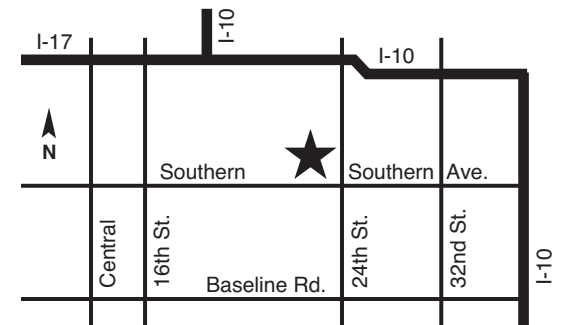

# TREND HOMES AT COPPER LEAF MAP & DIRECTIONS

FROM I-10 EXIT 24<sup>TH</sup> STREET / SOUTH TO SOUTHERN.  
COPPER LEAF IS ON THE NORTHWEST CORNER 24<sup>TH</sup> STREET AND SOUTHERN.

**COPPER LEAF**  
(CLASSIC COMMUNITIES) • 480.786.2227  
**2349 E. HUNTINGTON DRIVE PHOENIX, AZ 85040**  
FROM SOUTHERN AVE., TURN NORTH ON 23<sup>RD</sup> ST.  
TURN RIGHT/EAST ON HUNTINGTON.

# COPPER Leaf

1000 Series · P4

at  
South Mountain  
Village