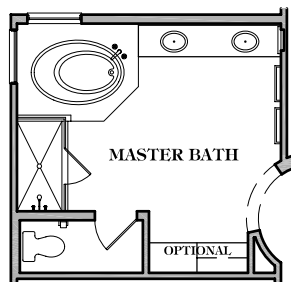

POWER RANCH

PLAN 107.3

3292 SQ. FT.

In the interest of continuous improvement, Trend Homes reserves the right to change or modify pricing, floor plans, elevations, materials, and specifications without prior notice or obligation. All dimensions, square footages, window sizes, styles and locations are approximate and may vary. Please consult your Trend Homes Representative for details.