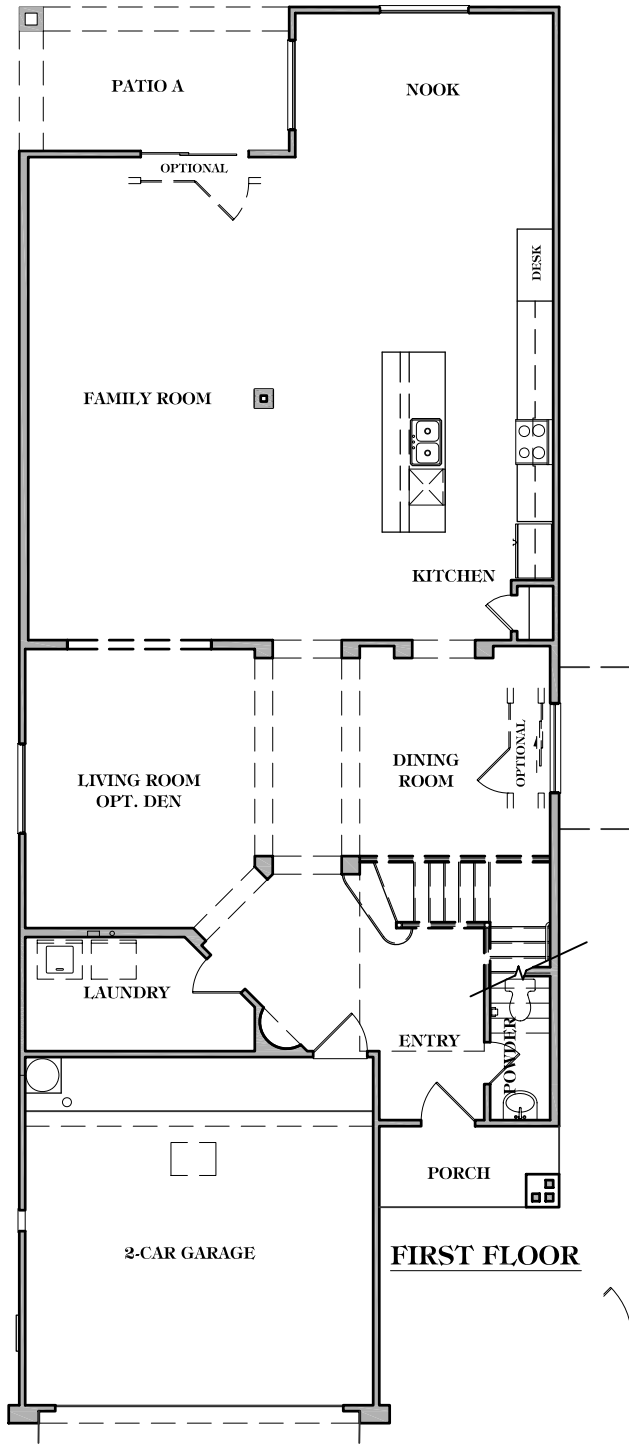

POWER RANCH

PLAN 107.3

3292 SQ. FT.

In the interest of continuous improvement, Trend Homes reserves the right to change or modify pricing, floor plans, elevations, materials, and specifications without prior notice or obligation. All dimensions, square footages, window sizes, styles and locations are approximate and may vary. Please consult your Trend Homes Representative for details.