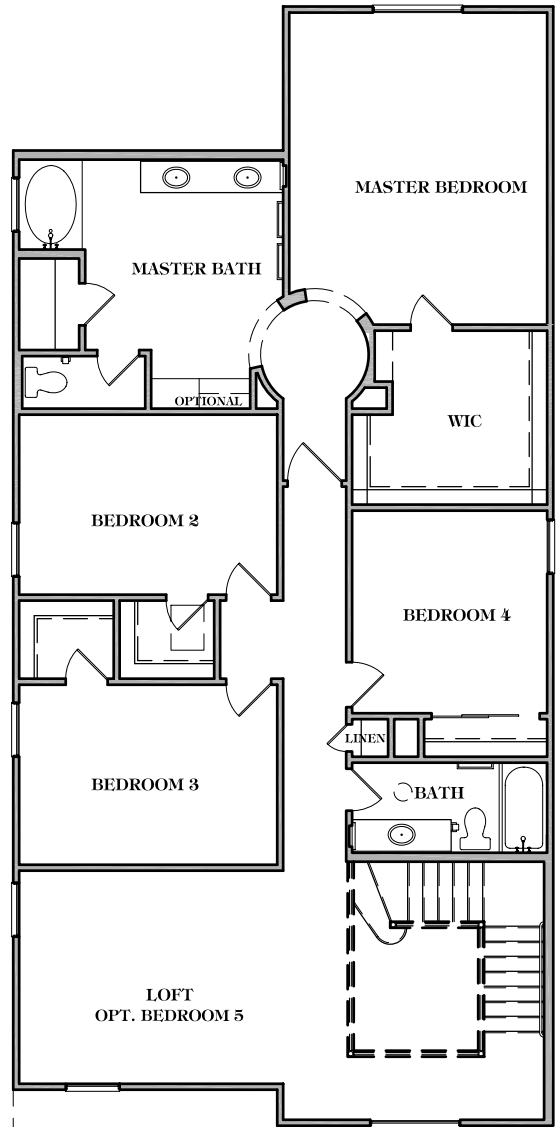

POWER RANCH

PLAN 107.3

3292 SQ. FT.

In the interest of continuous improvement, Trend Homes reserves the right to change or modify pricing, floor plans, elevations, materials, and specifications without prior notice or obligation. All dimensions, square footages, window sizes, styles and locations are approximate and may vary. Please consult your Trend Homes Representative for details.

10-20-08