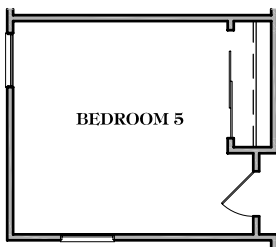

POWER RANCH

PLAN 107.3

3292 SQ. FT.

In the interest of continuous improvement, Trend Homes reserves the right to change or modify pricing, floor plans, elevations, materials, and specifications without prior notice or obligation. All dimensions, square footages, window sizes, styles and locations are approximate and may vary. Please consult your Trend Homes Representative for details.